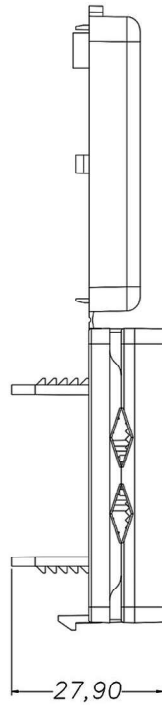

SERIAL NUMBER:

ZHONGSHAN
HCF ELECTRONIC TECHNOLOGY CO., LTD

MODEL NO:
JS528 闭合状态

DRAWN		DATE		EDITION	A	SCALE	2:1
-------	--	------	--	---------	---	-------	-----

SERIAL NUMBER:

ZHONGSHAN
HCF ELECTRONIC TECHNOLOGY CO., LTD

MODEL NO:
JS528 打开状态

DRAWN		DATE		EDITION	A	SCALE	2:1
-------	--	------	--	---------	---	-------	-----