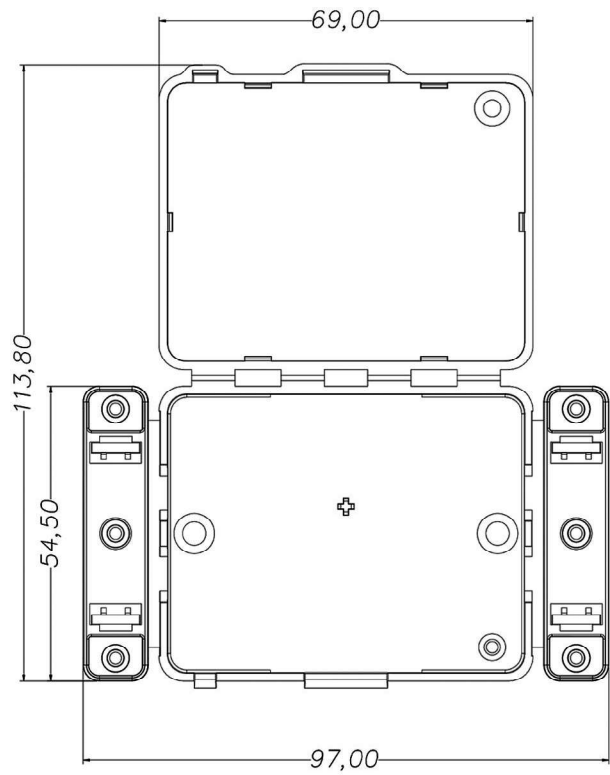

SERIAL NUMBER:

ZHONGSHAN
HCF ELECTRONIC TECHNOLOGY CO., LTD

MODEL NO:
JS528 闭合状态

DRAWN		DATE		EDITION	A	SCALE	2:1
-------	--	------	--	---------	---	-------	-----

SERIAL NUMBER:

ZHONGSHAN
HCF ELECTRONIC TECHNOLOGY CO., LTD

MODEL NO:
JS528 打开状态

DRAWN		DATE		EDITION	A	SCALE	2:1
-------	--	------	--	---------	---	-------	-----